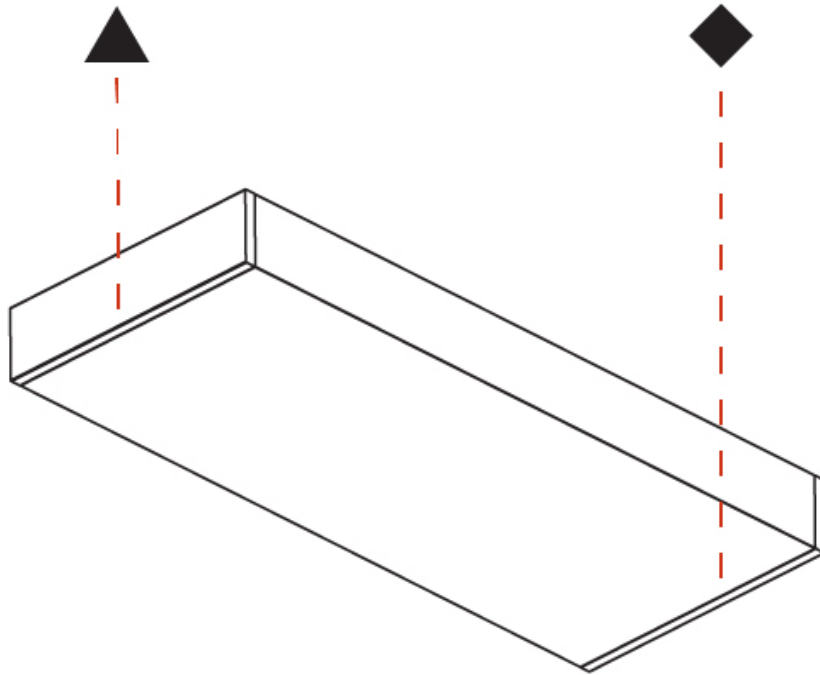

SPEED SURFACE

A33286-

PROJECT _____

TYPE _____

SPECIFIER _____

QUANTITY _____

DATE _____

A